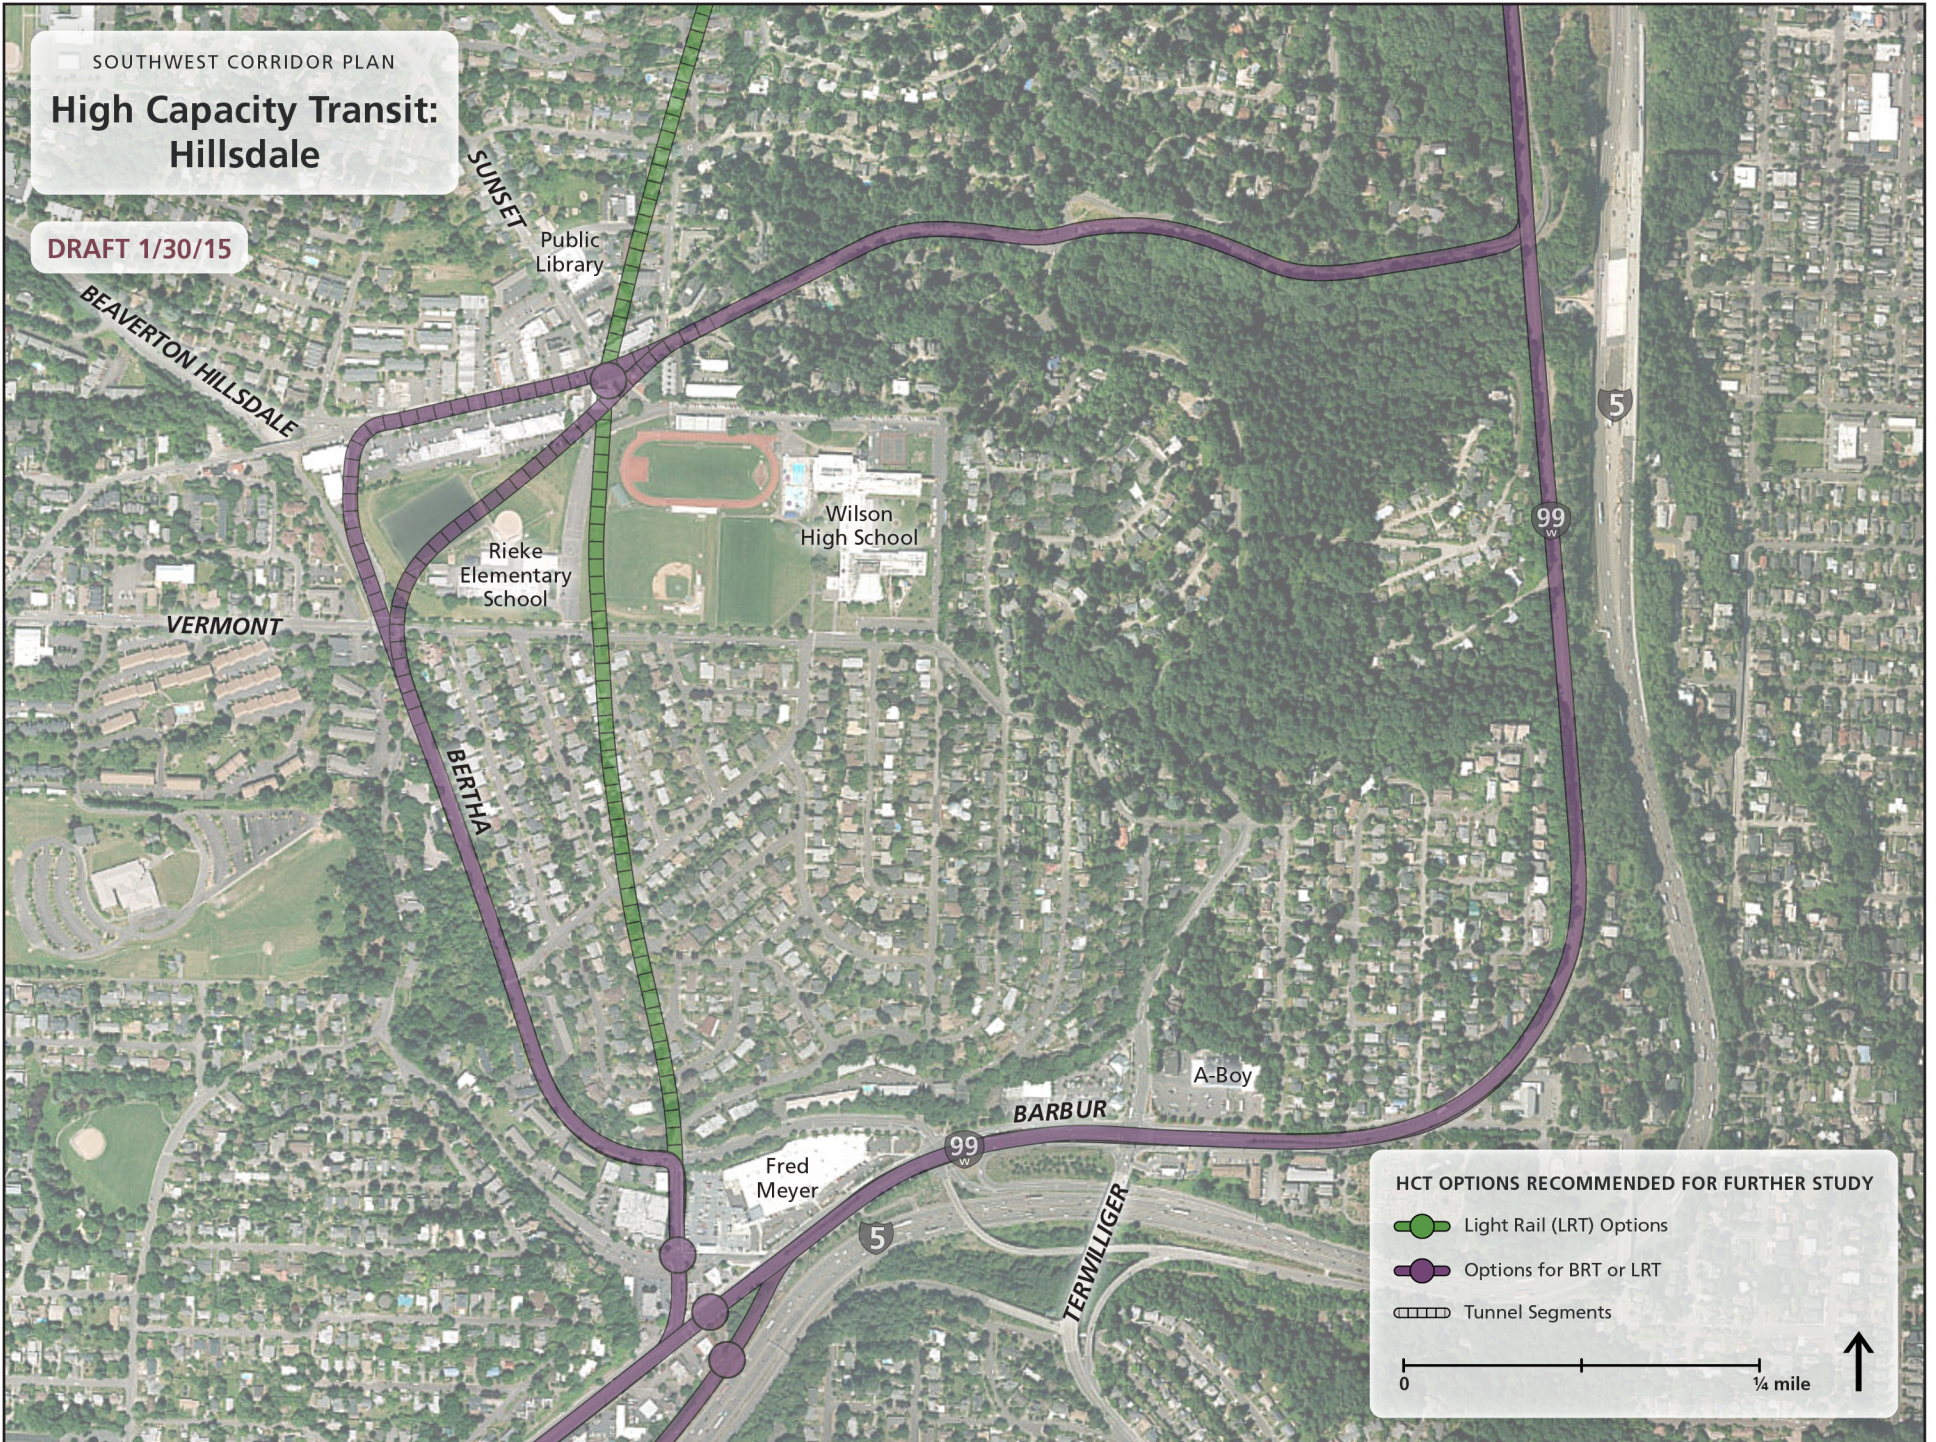

SOUTHWEST CORRIDOR PLAN

# High Capacity Transit: Hillsdale

DRAFT 1/30/15

**HCT OPTIONS RECOMMENDED FOR FURTHER STUDY**

- Light Rail (LRT) Options
- Options for BRT or LRT
- Tunnel Segments