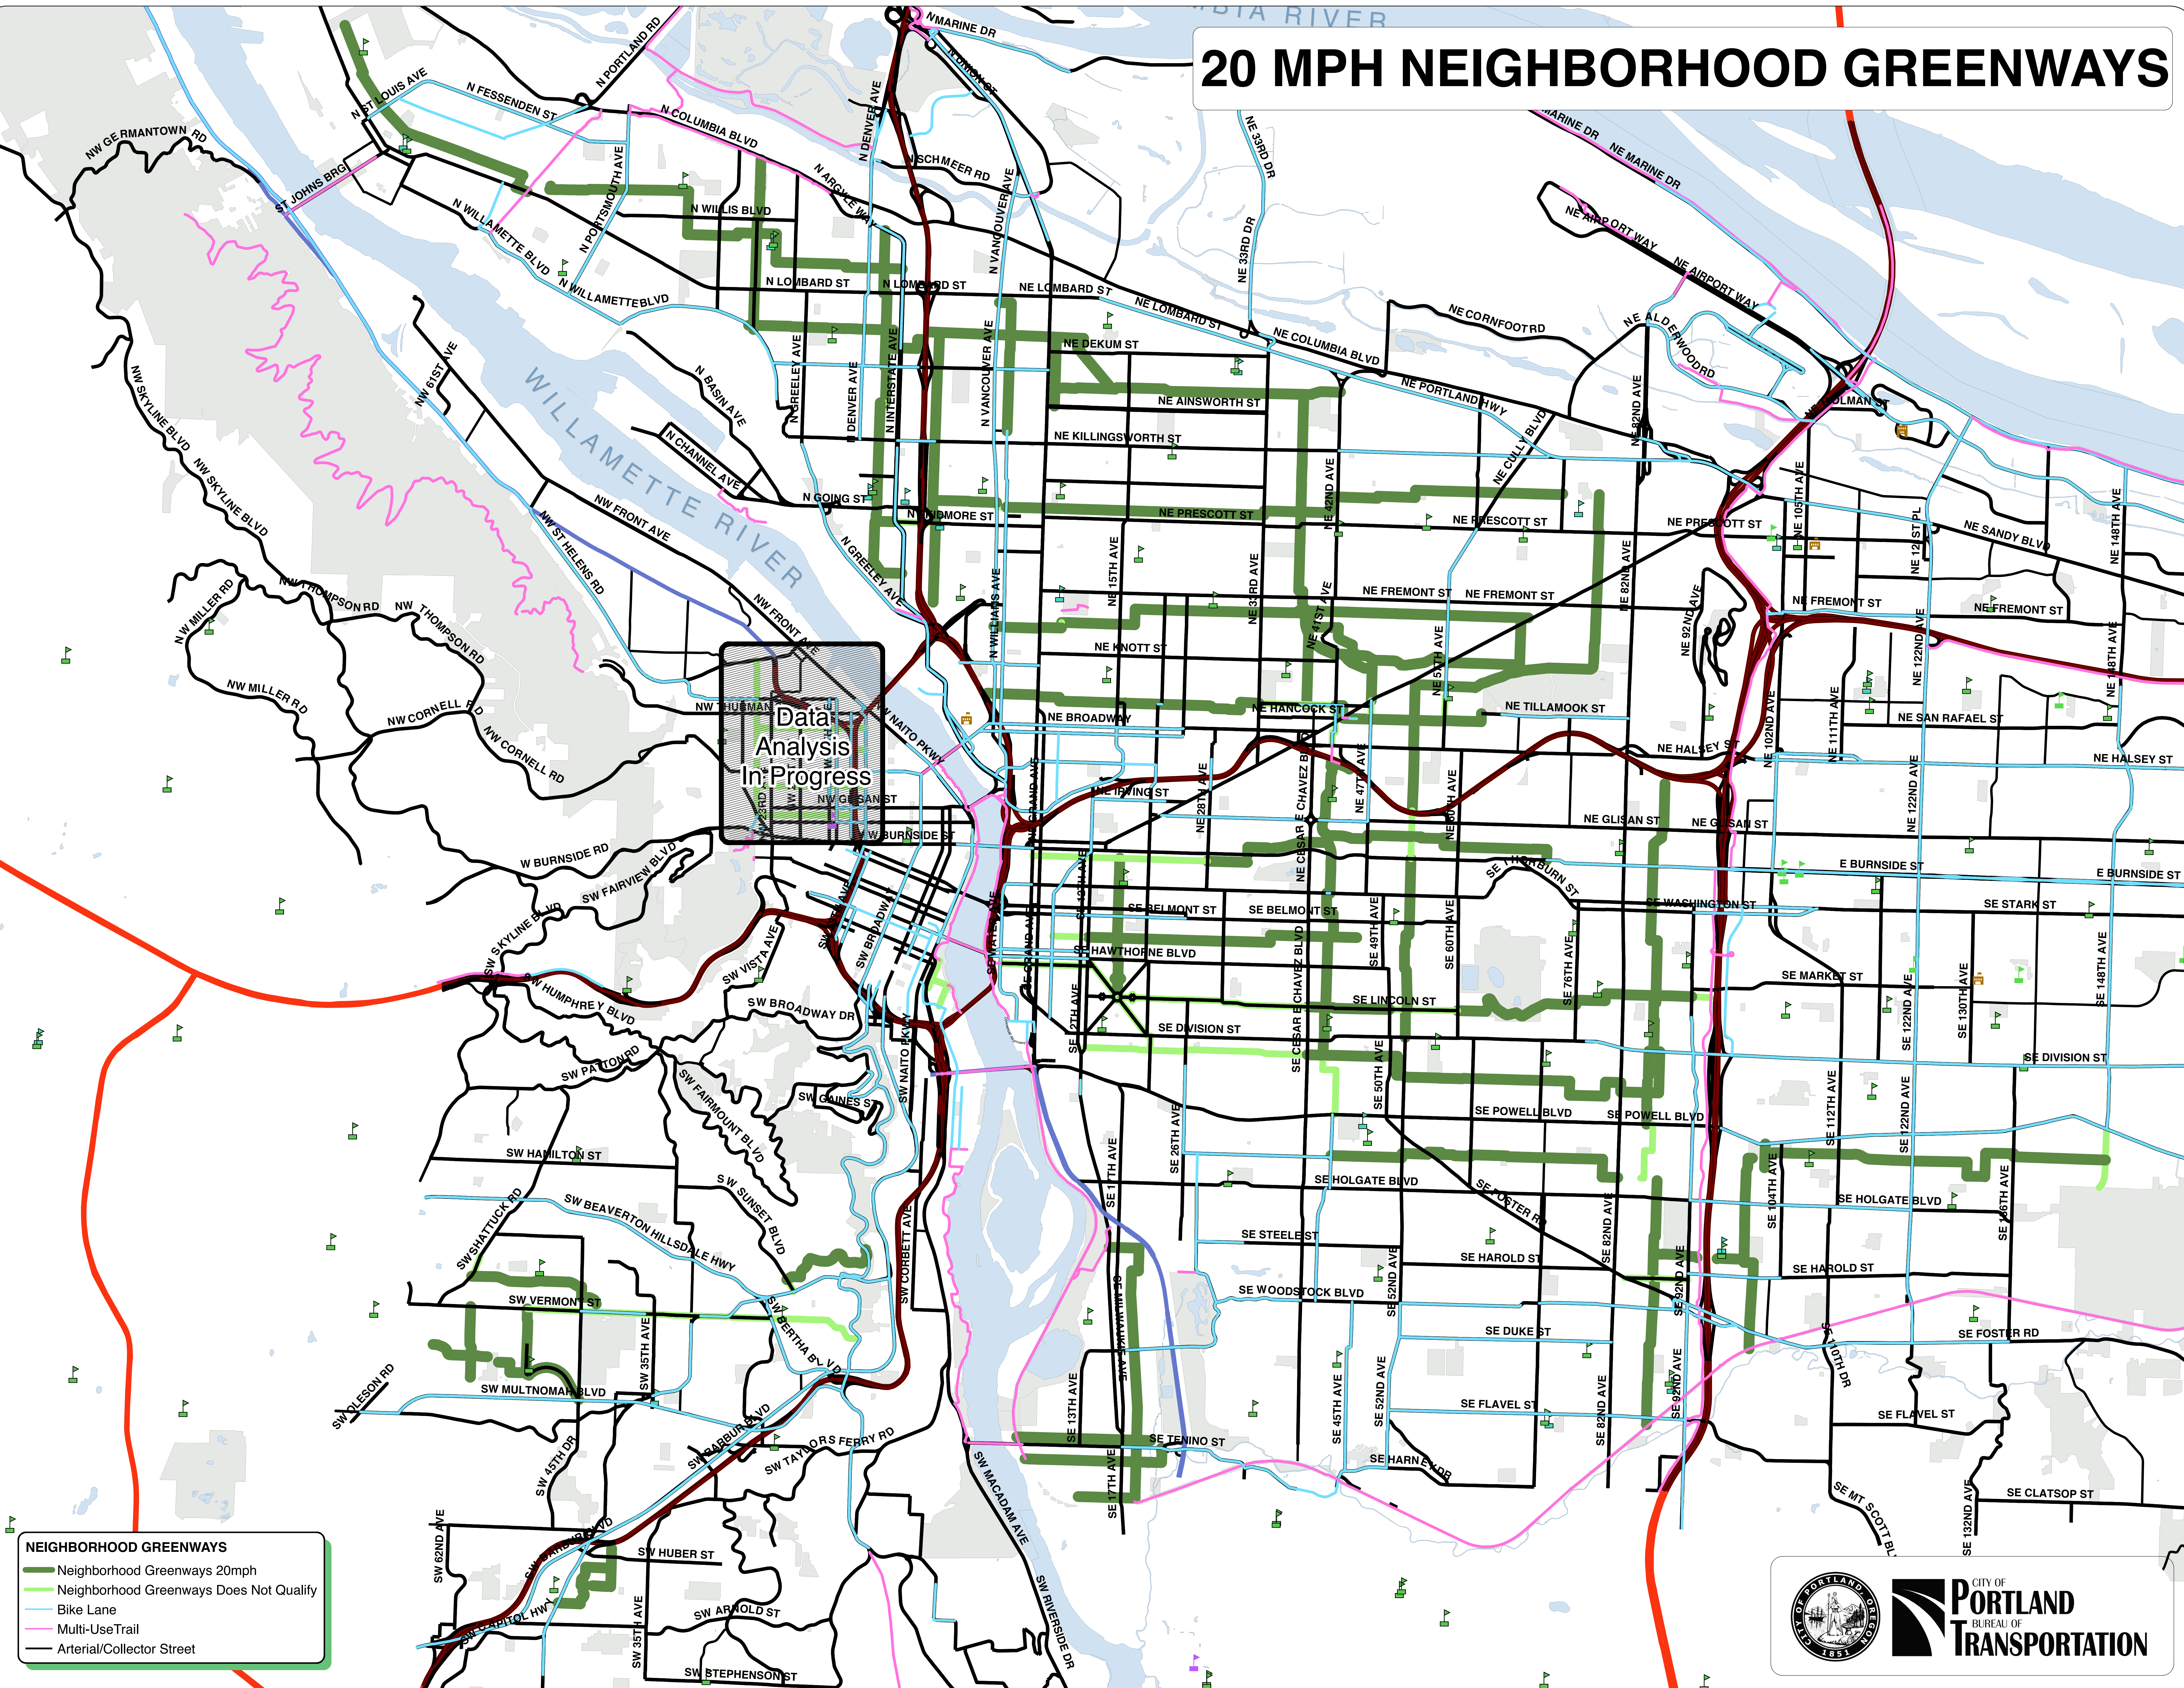

# 20 MPH NEIGHBORHOOD GREENWAYS

**NEIGHBORHOOD GREENWAYS**

- Neighborhood Greenways 20mph
- Neighborhood Greenways Does Not Qualify
- Bike Lane
- Multi-Use Trail
- Arterial/Collector Street