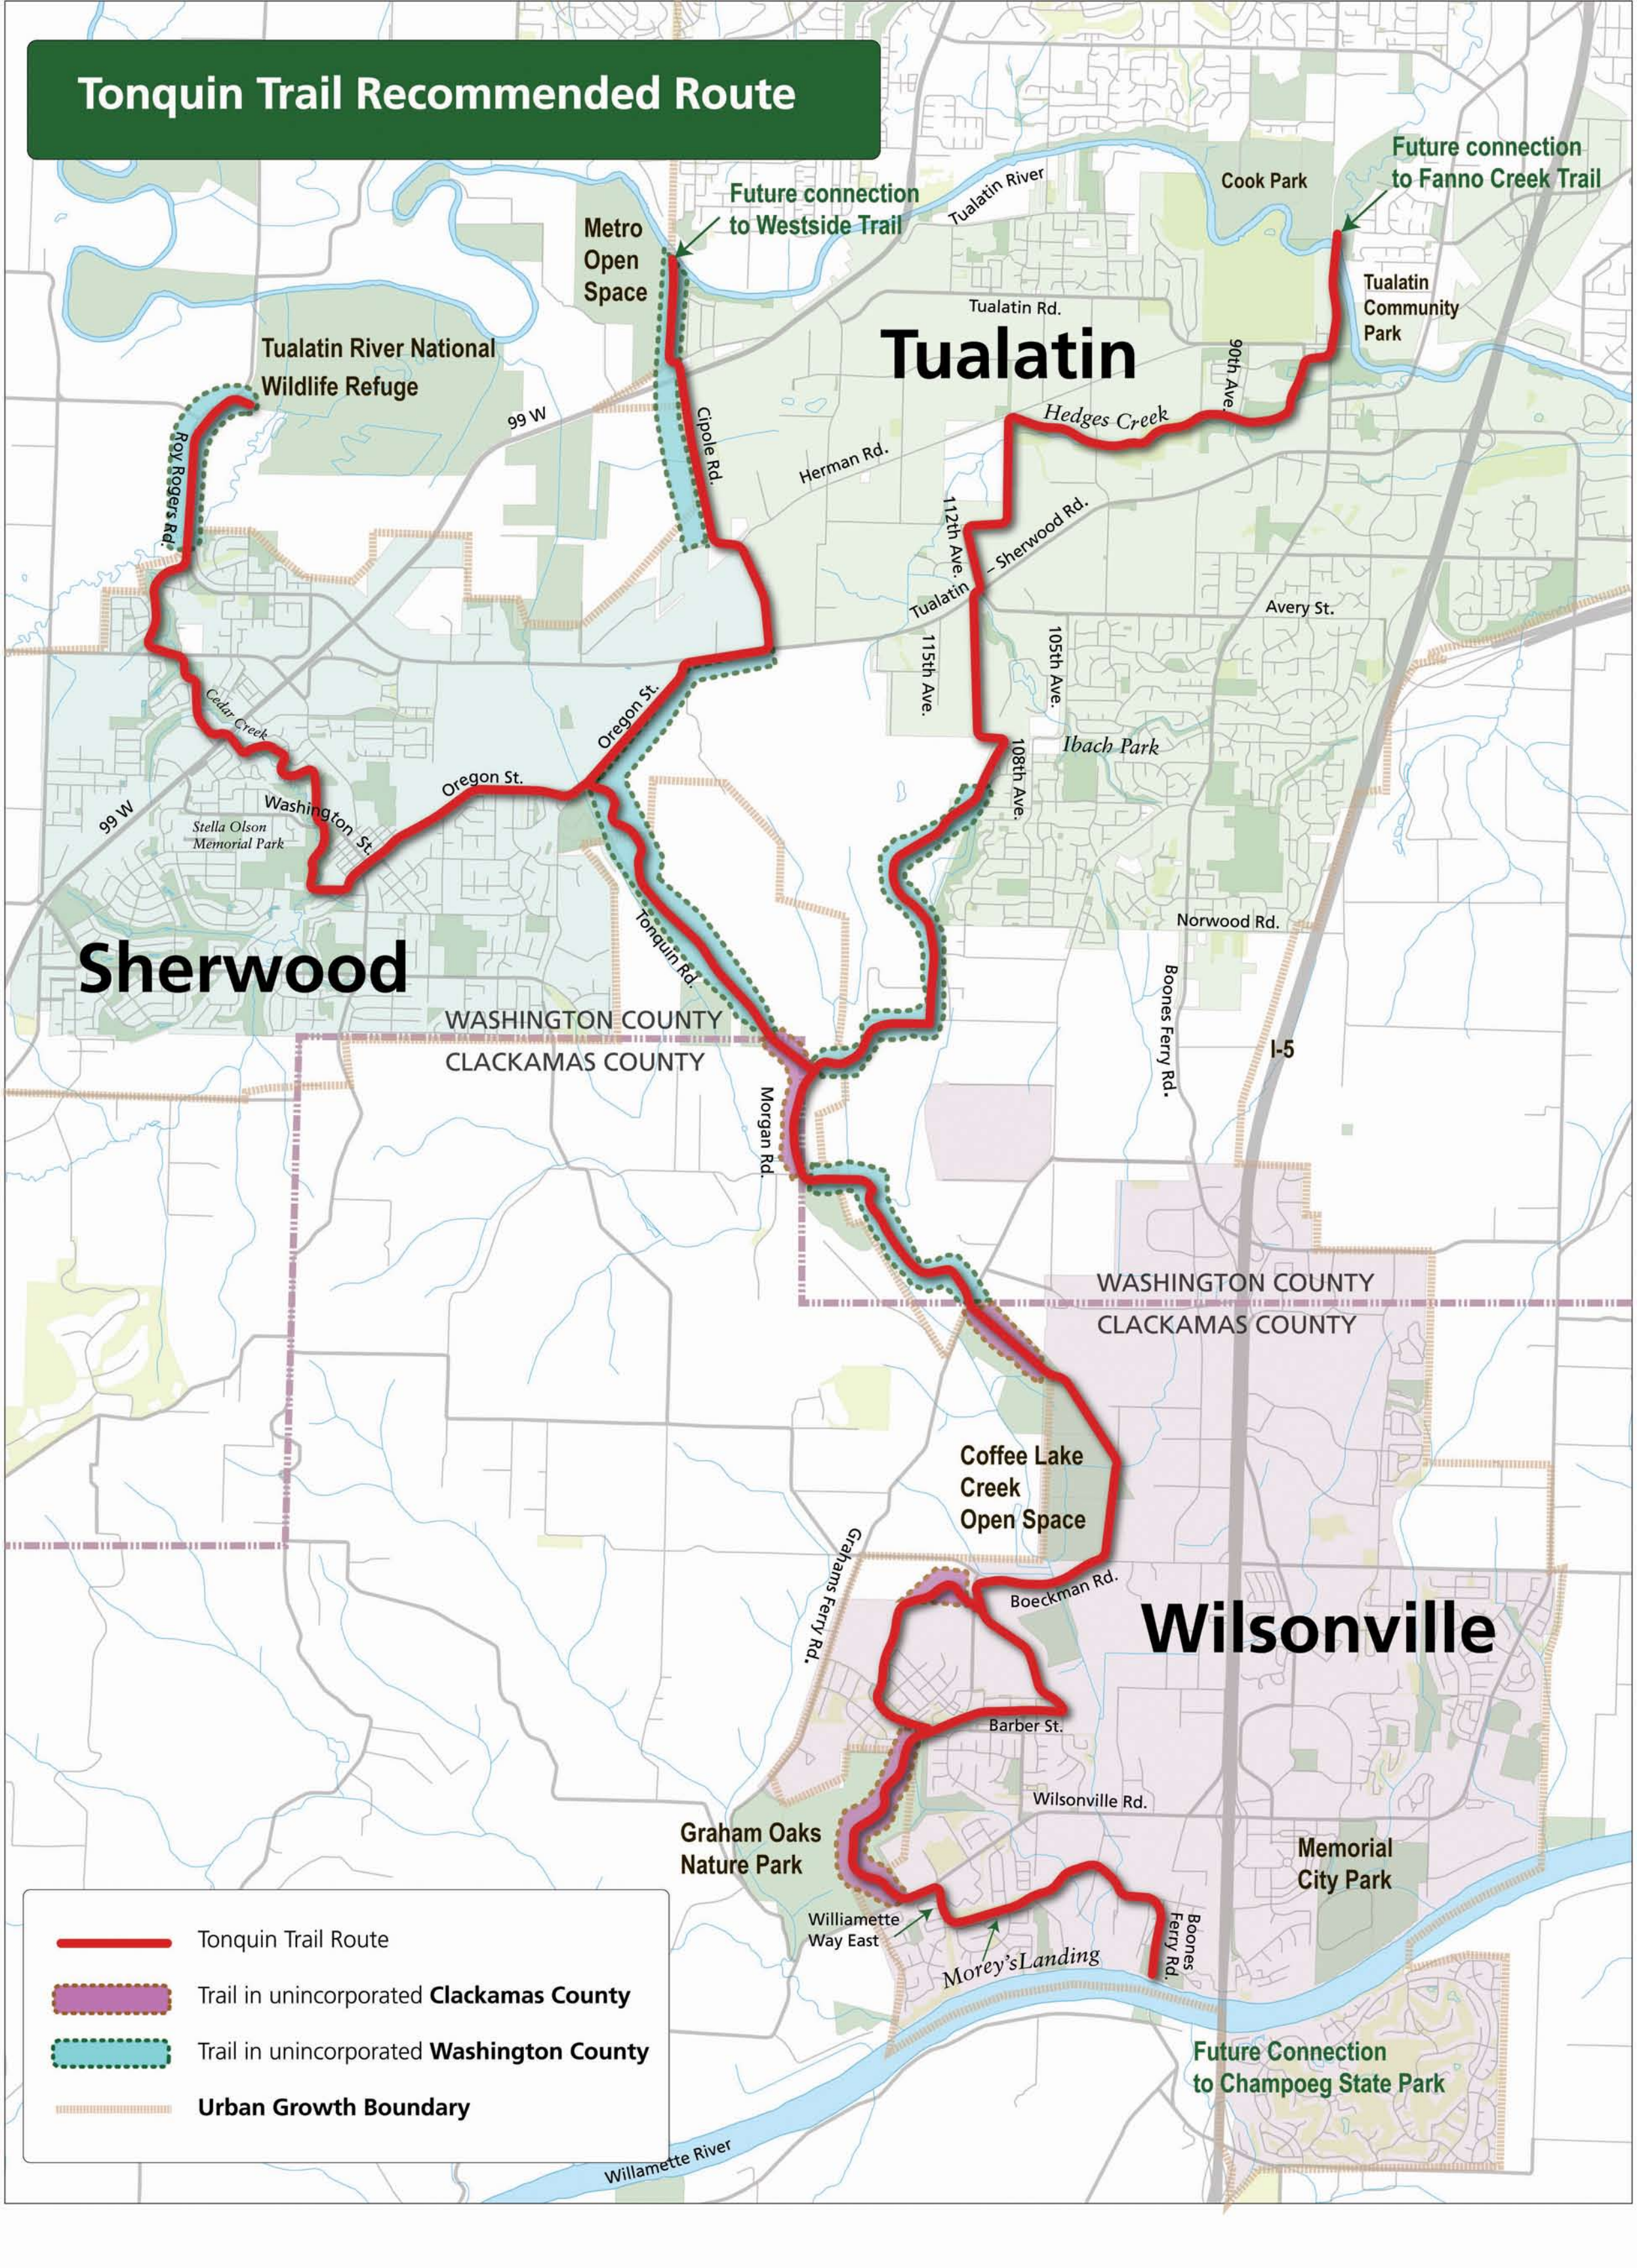

Tonquin Trail Recommended Route

Tonquin Trail Recommended Route

Future connection to Westside Trail

Future connection to Fanno Creek Trail

Tualatin

Sherwood

Wilsonville

WASHINGTON COUNTY
CLACKAMAS COUNTY

WASHINGTON COUNTY
CLACKAMAS COUNTY

- Tonquin Trail Route
- Trail in unincorporated **Clackamas County**
- Trail in unincorporated **Washington County**
- Urban Growth Boundary**

Future Connection to Champoeg State Park