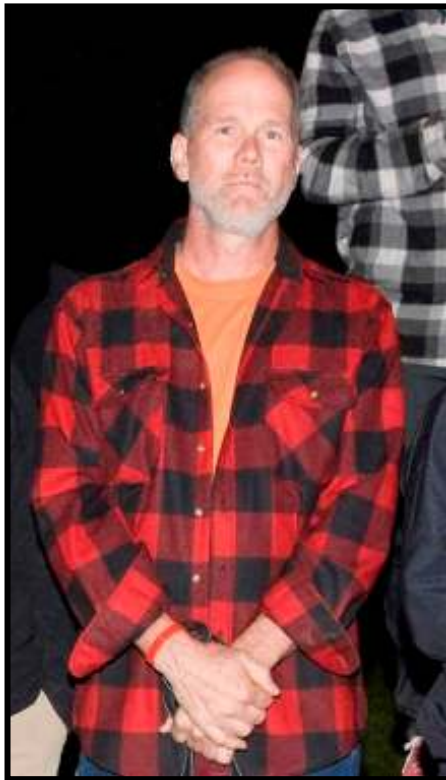

Douglas County Sheriff's Office

MISSING PERSON

***** FOR PUBLIC RELEASE OR POSTING *****

Last Seen: September 16th, 2011 at about 11:00 pm

**BOSWORTH,
MARK LAWRENCE**

DOB: 04-19-1957

WMA 6'0" - 180 lbs

Gray Hair - Blue Eyes

Last seen wearing black cycling tights, a gray Cycle Oregon sweatshirt & a yellow Oregon Cycling hat. Is also believed to have a Petzl brand headlamp.

Mark Bosworth was last seen by friends at the Cycle Oregon event in Riddle, Oregon on Friday night, September 16th, 2011, around 11:00 pm. At the end of the evening, he left and started walking in the direction of his tent site, near the Riddle High School baseball diamond.